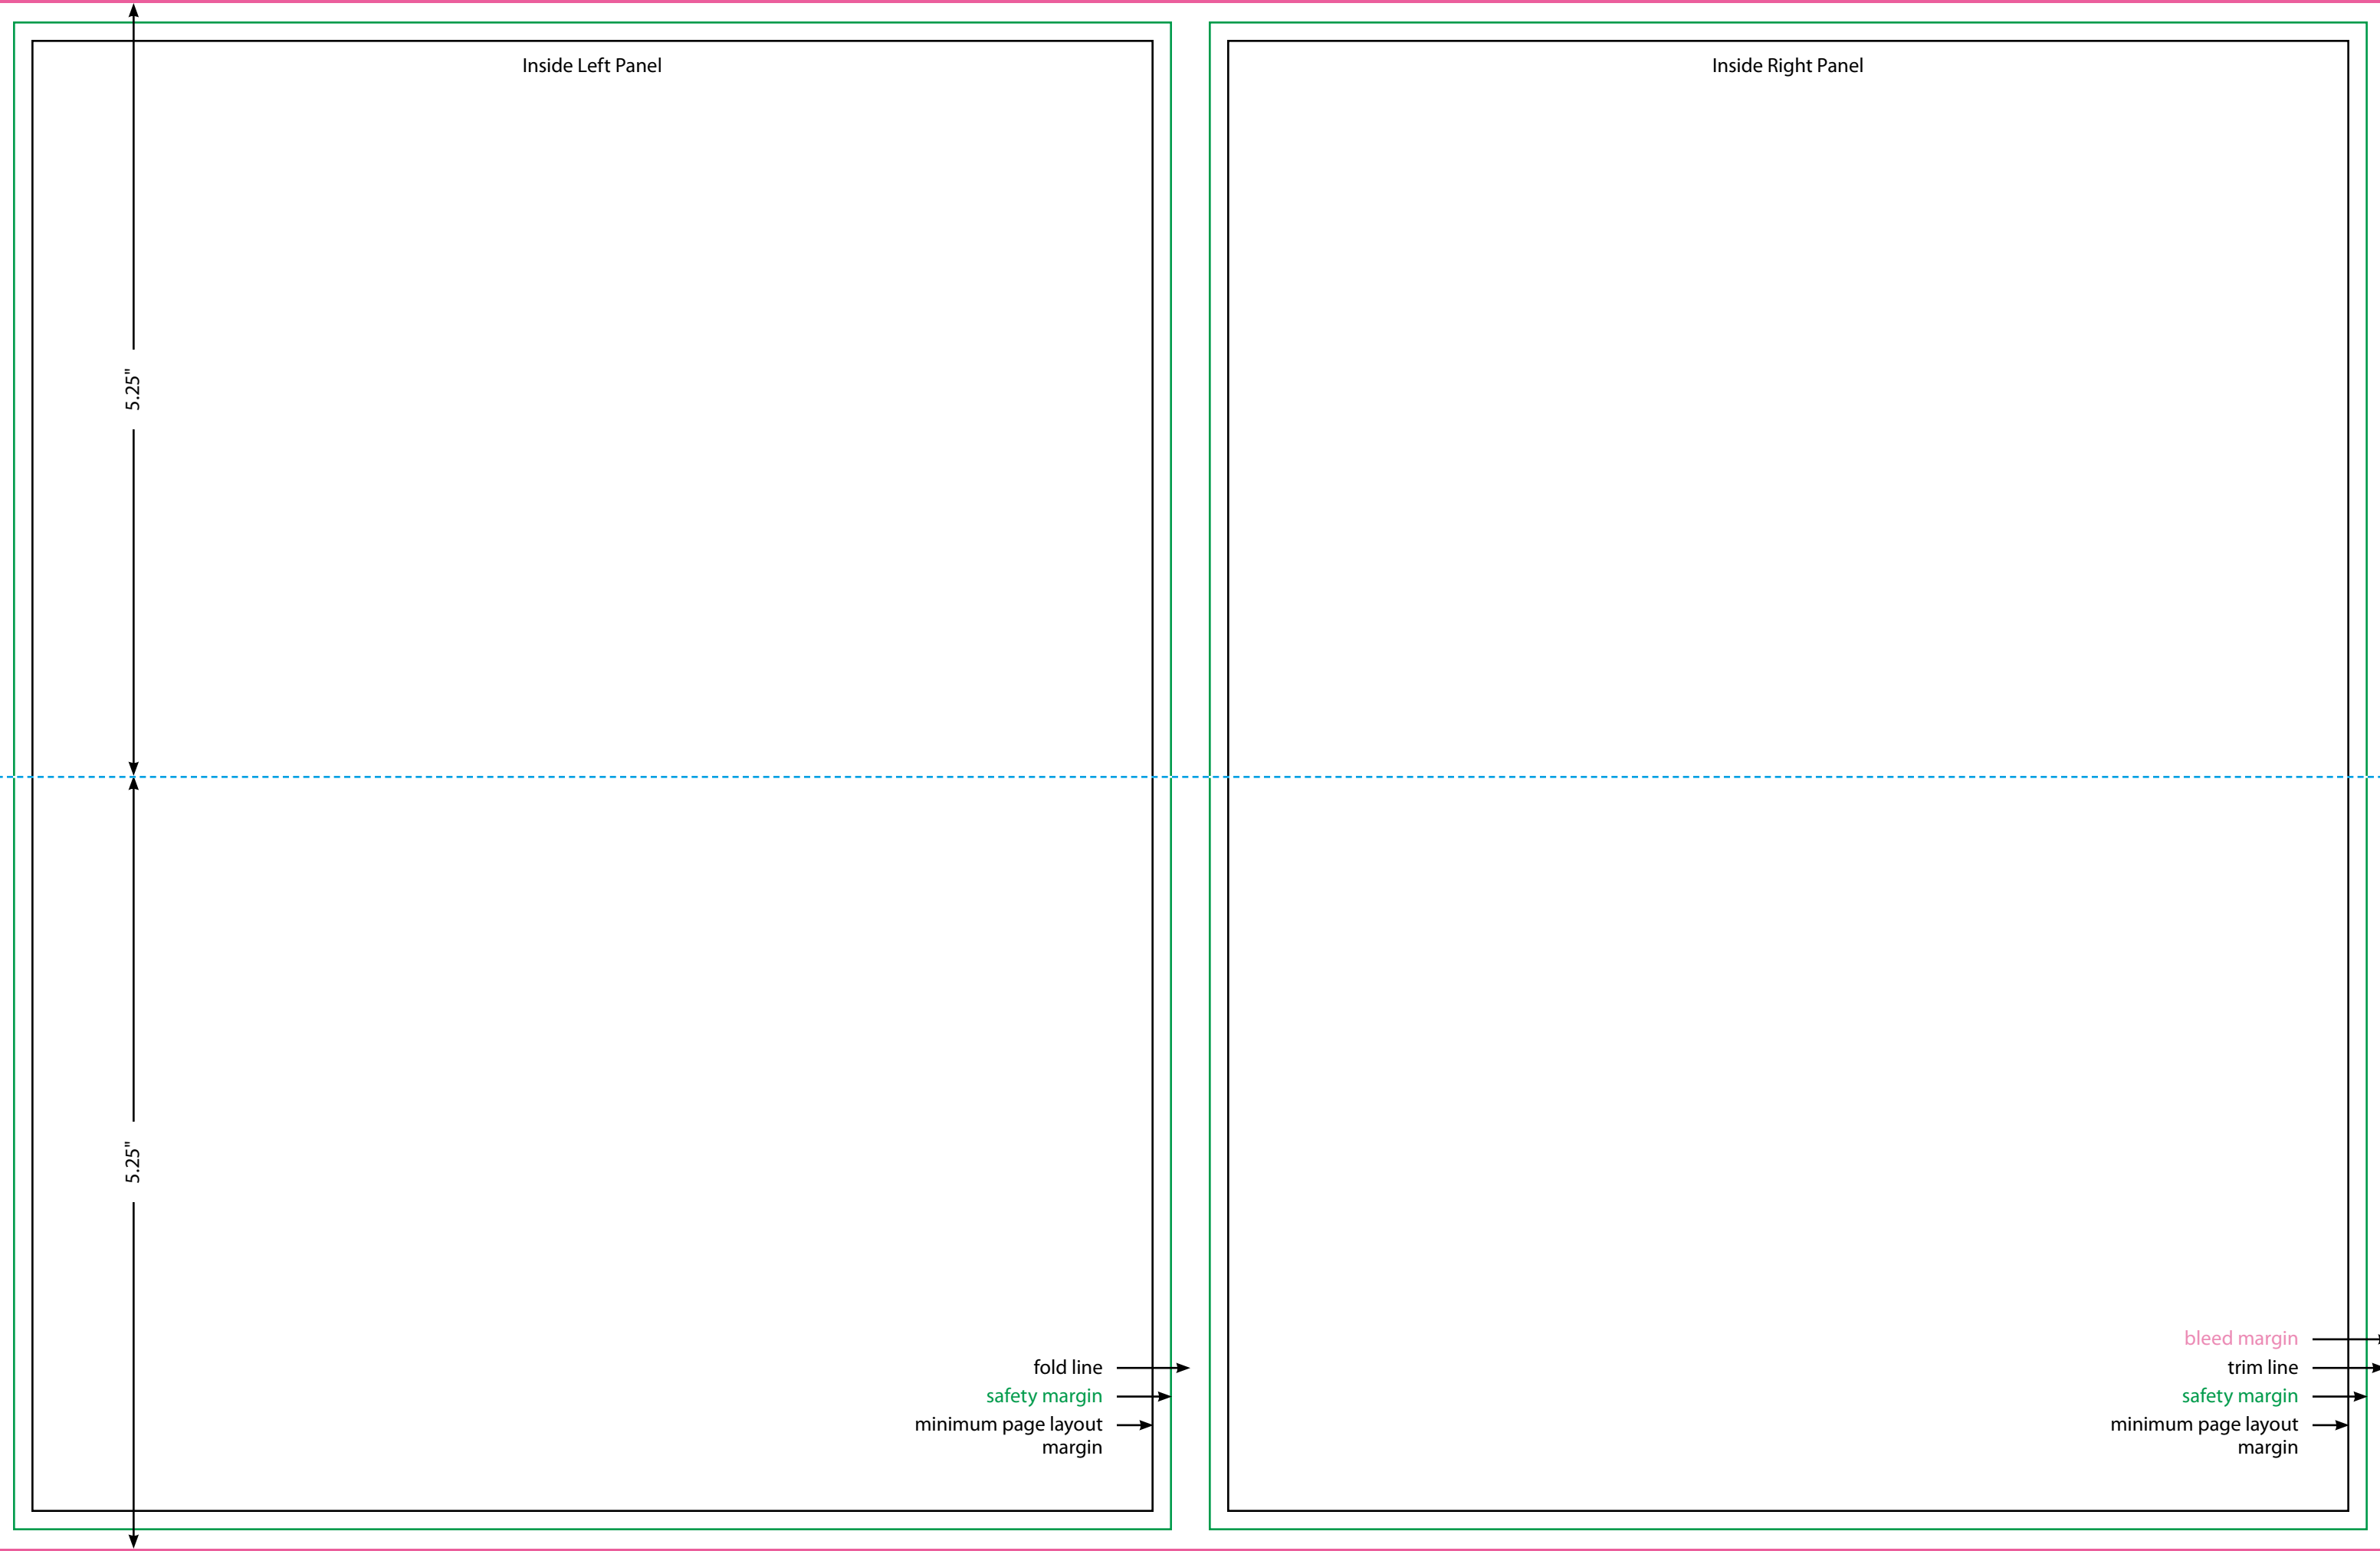

Front Page

4-Page 8.125" x 10.5" Half-Fold Stitched Brochure

Refolds in half to 8.125" x 5.25"

All text copy must be inside the green safety margin

Bleed elements must extend into the pink margin and will be trimmed off

Minimum page layout margin is .25"

5.25"

5.25"

bleed margin

trim line

safety margin

minimum page layout margin

Inside Left Panel

Inside Right Panel

5.25"

5.25"

fold line
safety margin
minimum page layout
margin

bleed margin
trim line
safety margin
minimum page layout
margin

Outside Mailer

Indicia
must have a
minimum of
.25" clearance
on all sides

5.25"

Postal regulations require a 4.75" x 2.75" clear space for mailing.

Outside Bottom Panel

5.25"

bleed margin

trim line

safety margin

minimum page layout
margin